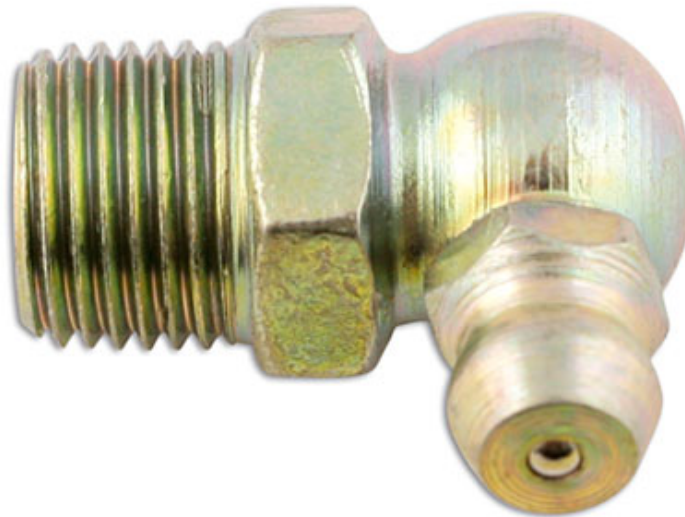

## 90° Angle Grease Nipple 1/4" BSP 25pc

### Additional Information

- Grease Nipple
- 90° Angle Profile
- 1/4" BSP thread
- Grease guns available in the Laser range.
- 25pc

<http://product/31244>